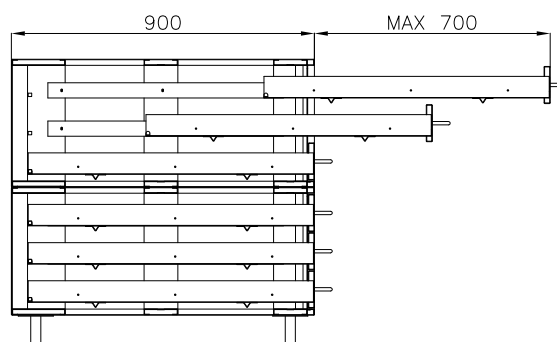

www.banco.pl

METAL FURNITURE

KK

CHART TABLE

50-133

NOTES:

Basic material: steel

Finish: powder painted

Weight: 210kg