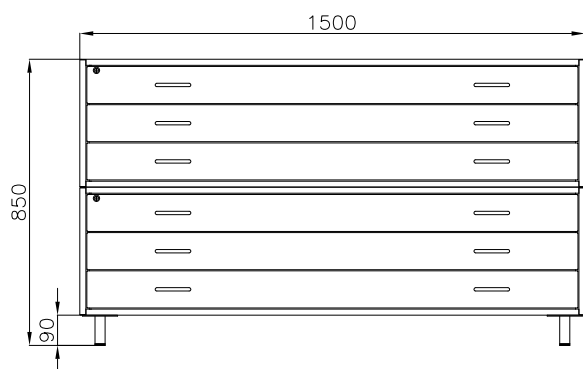

www.banco.pl

METAL FURNITURE

KK

CHART TABLE

50-133

NOTES:

Basic material: steel

Finish: powder painted

Weight: 210kg