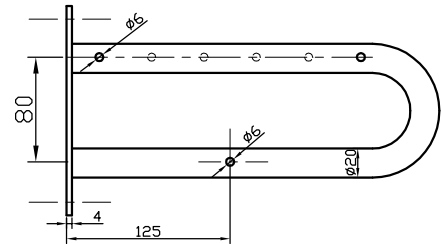

### Towel shelf with single towel bar

#### NOTES:

1. Basic material: steel
2. Finish: powder coat
3. Weight: 5kg