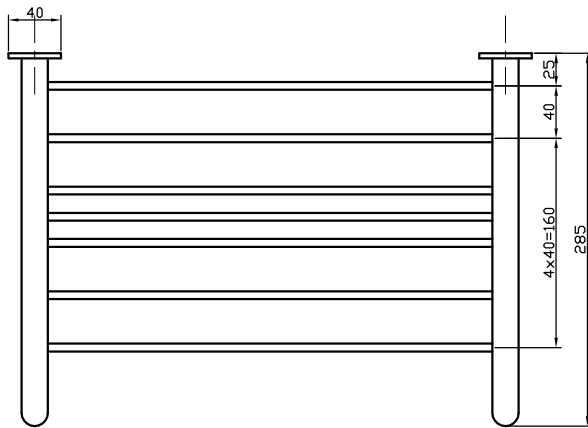

### Towel shelf with single towel bar

#### NOTES:

1. Basic material: steel
2. Finish: powder coat
3. Weight: 5kg