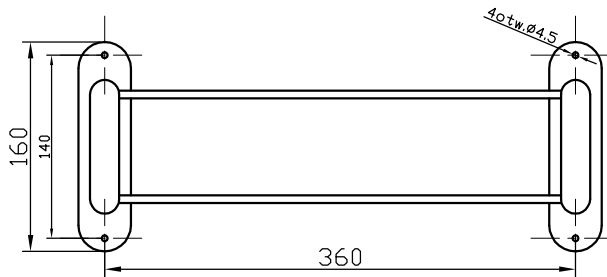

### Towel shelf with single towel bar

#### NOTES:

1. Basic material: steel
2. Finish: powder coat
3. Weight: 5kg