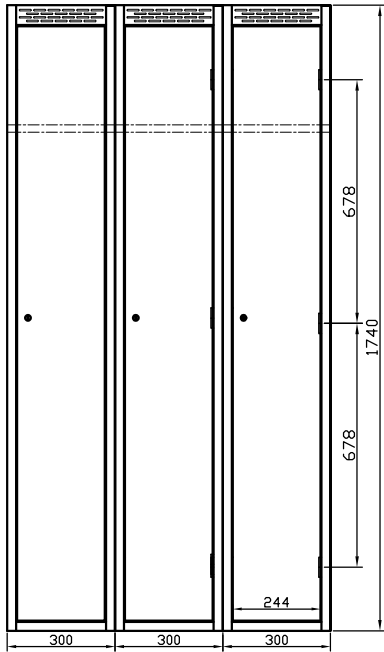

83-031 RUSOCIN ul. Gdańska 16 (Poland)
 TEL. (+48 58) 683 55 92
 www.banco.pl e-mail: banco@banco.pl

Triple wardrobe

KK
 38-001-3000

ISO9001:2000

Triple wardrobe for mounting to the wall.

Notes!

RAL - 5003
 weight : 70kg