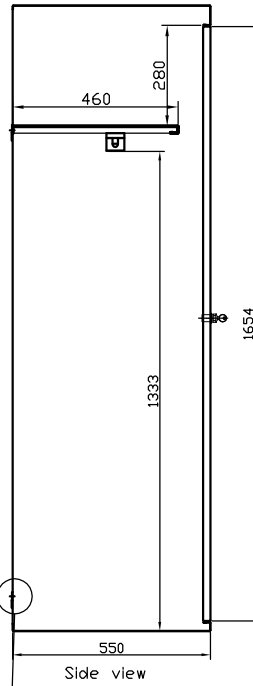

83-031 RUSOCIN ul. Gdańska 16 (Poland)
 TEL. (+48 58) 683 55 92
 www.banco.pl e-mail: banco@banco.pl

Triple wardrobe

KK
 38-001-3000

ISO9001:2000

Triple wardrobe for mounting to the wall.

Notes!

RAL - 5003
 weight : 70kg