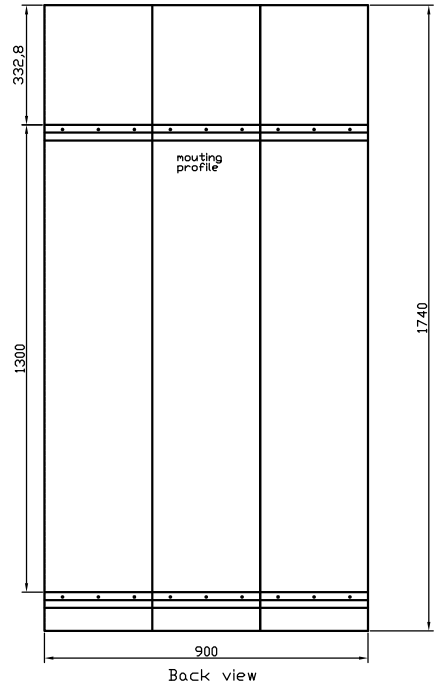

83-031 RUSOCIN ul. Gdańska 16 (Poland)
 TEL. (+48 58) 683 55 92
 www.banco.pl e-mail: banco@banco.pl

Triple wardrobe

KK
 38-001-3000

ISO9001:2000

Triple wardrobe for mounting to the wall.

Notes!

RAL - 5003
 weight : 70kg